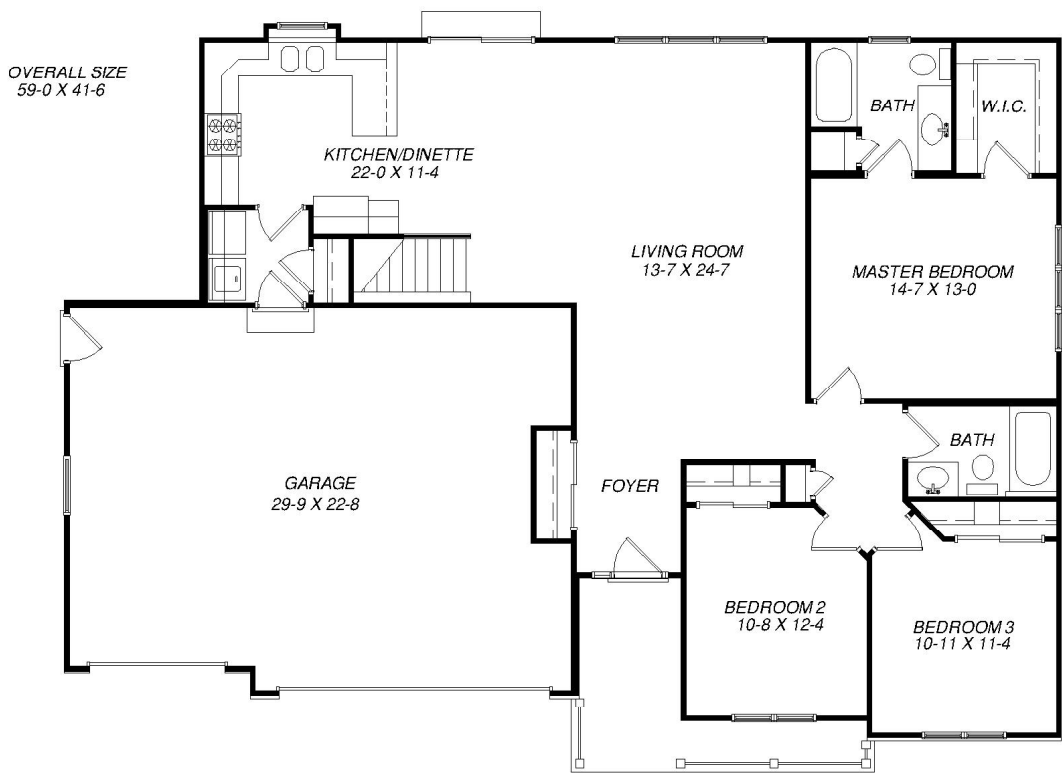

# The BELLE

## Features Included:

- 1500 square feet
- Low maintenance exterior with brick accents
- Open floor plan design
- First floor laundry
- Snack bar

[www.mastercraftbuilders.com](http://www.mastercraftbuilders.com)