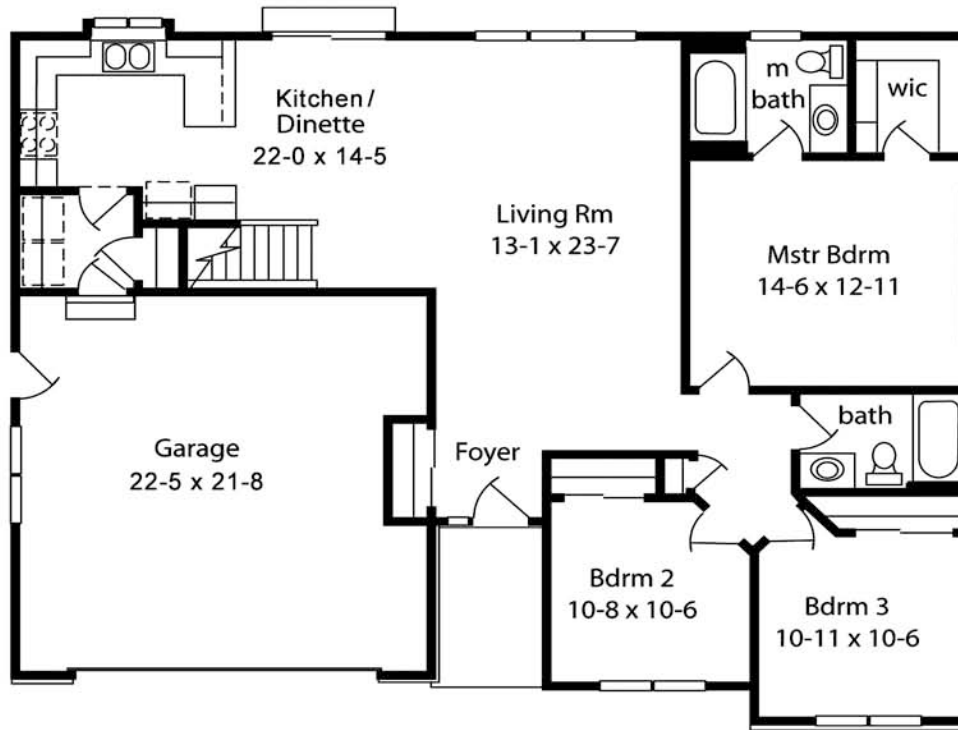

The BELLE

O.A.Size
50-6 x 39-6

Features Included:

- 1,379 sq. ft.
- Low maintenance exterior w/brick accent
- Open floor plan design
- 1st floor laundry
- Snack bar

www.mastercraftbuilders.com

Plans, Room Sizes, Exteriors subject to change.