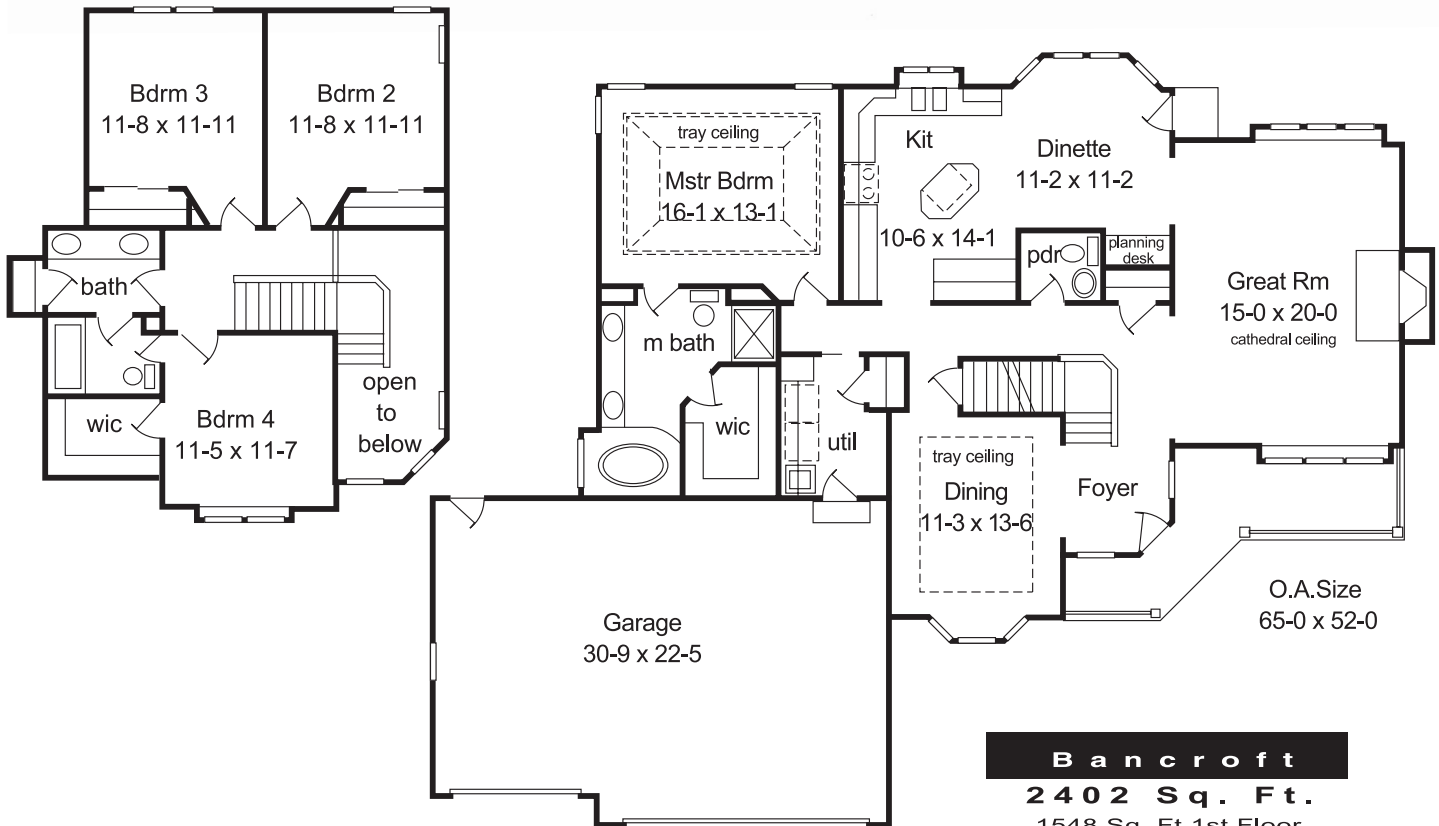

Bancroft

Bancroft

2402 Sq. Ft.

1548 Sq. Ft. 1st Floor

854 Sq. Ft. Second Floor

Features Included!

- Large Covered Ft Porch
- Mstr Bdrm Whirlpool Suite
- Large Great Rm w/Fireplace

Plans, Room sizes,
Exteriors as shown
subject to change.