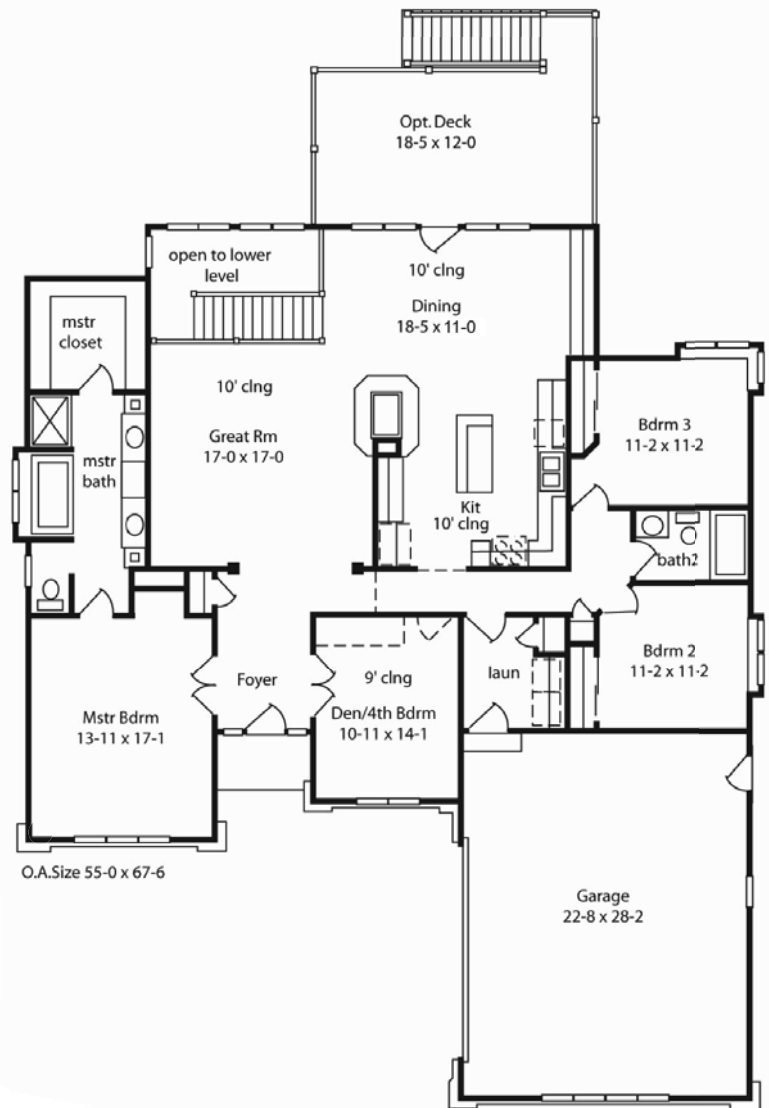

## Features Included:

- 2,181 Sq. Ft.
- Split Bedroom Plan with 4th Bedroom Option
- 10' 3-Way Fireplace in Great Room
- Luxurious Master Bedroom Suite

[www.mastercraftbuilders.com](http://www.mastercraftbuilders.com)