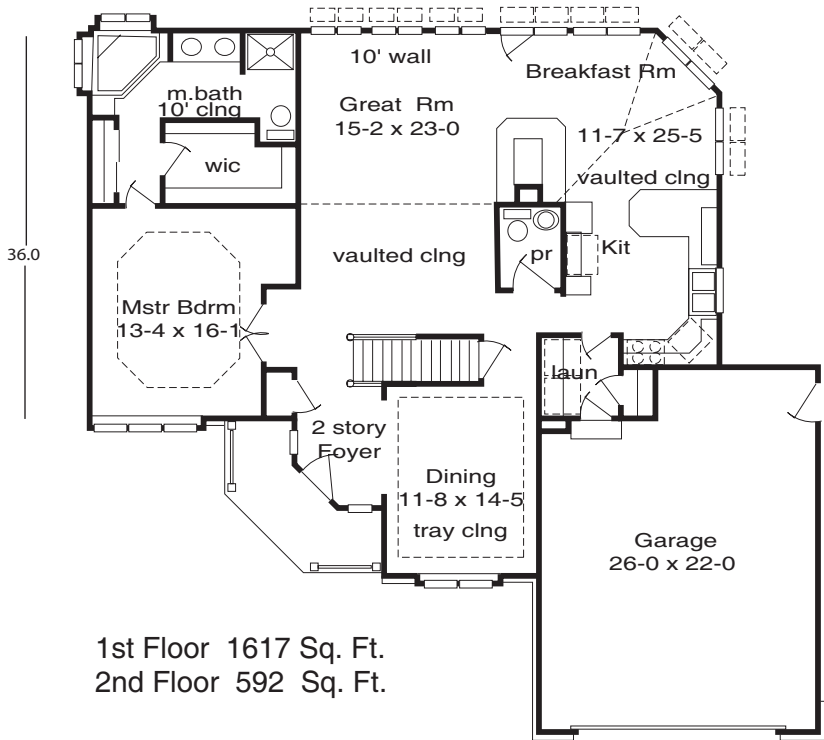

ASPEN

1st Floor 1617 Sq. Ft.
2nd Floor 592 Sq. Ft.

Aspen

2209 Sq. Ft.

Features Included

- Master Suite w/Whirlpool
- Great Room w/Vaulted Ceiling
- Ten Foot Wall w/Transom in Great Room and Dining Room
- 3 Sided Fireplace

Plans, Room sizes,
Exteriors as shown
subject to change.