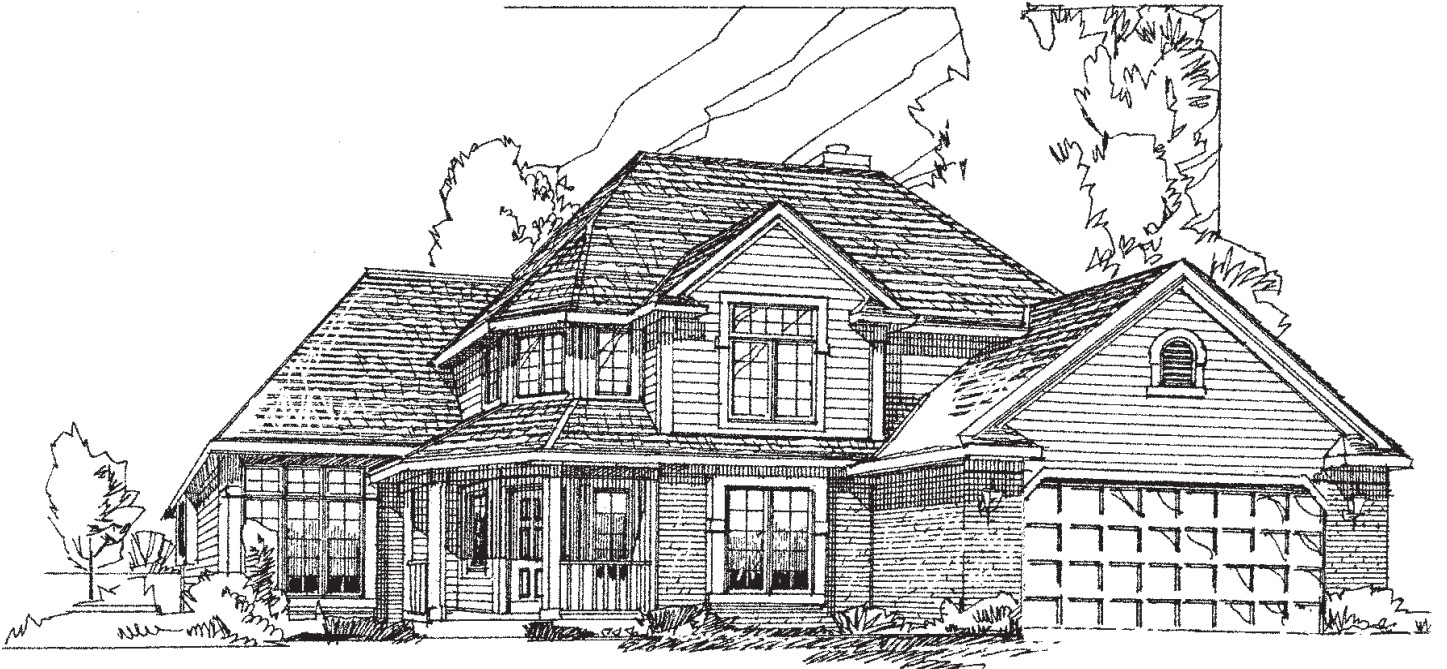

ASPEN

1st Floor 1617 Sq. Ft.
2nd Floor 592 Sq. Ft.

Aspen

2209 Sq. Ft.

Features Included

- Master Suite w/Whirlpool
- Great Room w/Vaulted Ceiling
- Ten Foot Wall w/Transom in Great Room and Dining Room
- 3 Sided Fireplace

Plans, Room sizes,
Exteriors as shown
subject to change.