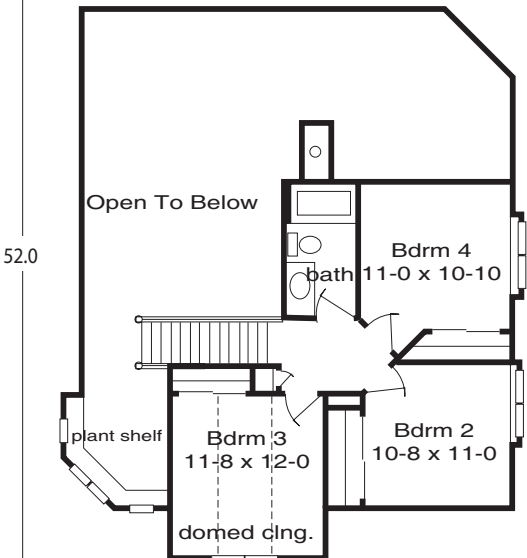

ASPEN

1st Floor 1617 Sq. Ft.
2nd Floor 592 Sq. Ft.

Aspen

2209 Sq. Ft.

Features Included

- Master Suite w/Whirlpool
- Great Room w/Vaulted Ceiling
- Ten Foot Wall w/Transom in Great Room and Dining Room
- 3 Sided Fireplace

Plans, Room sizes,
Exteriors as shown
subject to change.