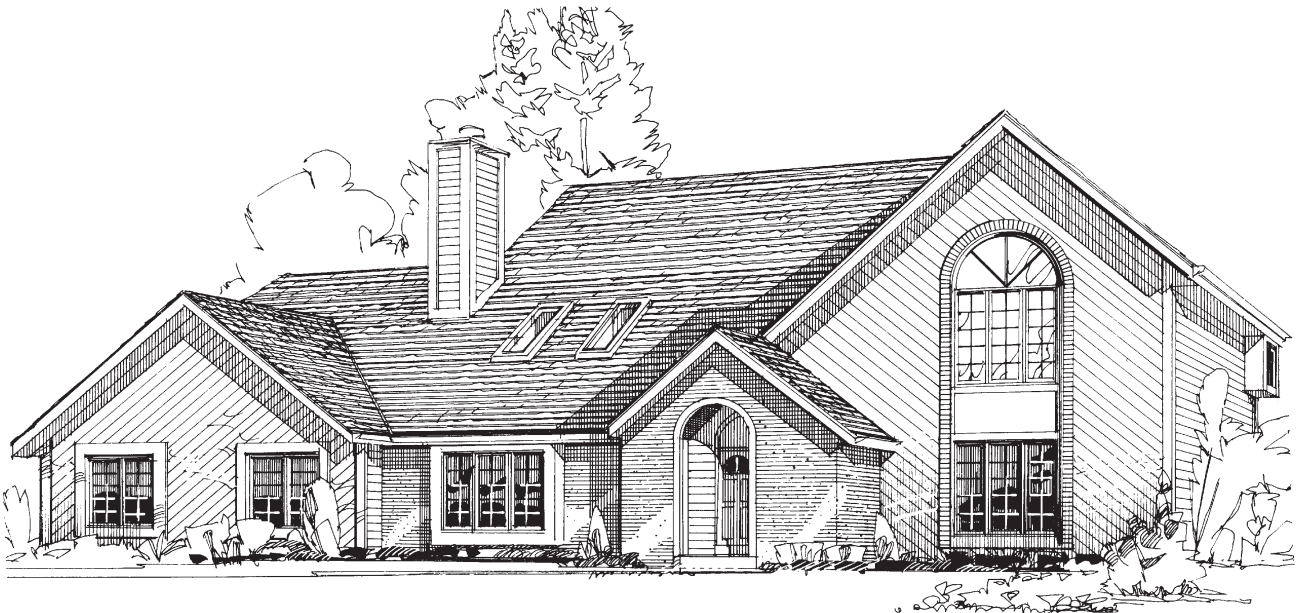

# ARLINGTON II

## Arlington II

2400 Sq. Ft.

### Features Included

- Two-Story Fireplace
- Whirlpool Suite
- Sunken Family Room

Plans, Room sizes,  
Exteriors as shown  
subject to change.

© Copy Right Mastercraft Builders 1996