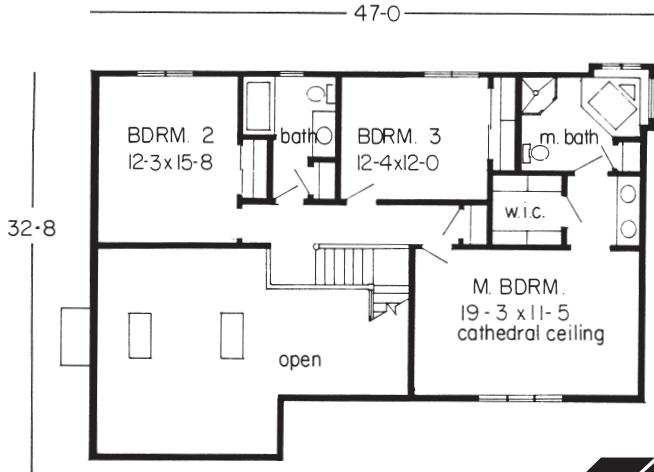

## Arlington II

2400 Sq. Ft.

### Features Included

- Two-Story Fireplace
- Whirlpool Suite
- Sunken Family Room

Plans, Room sizes,  
Exteriors as shown  
subject to change.

© Copy Right Mastercraft Builders 1996