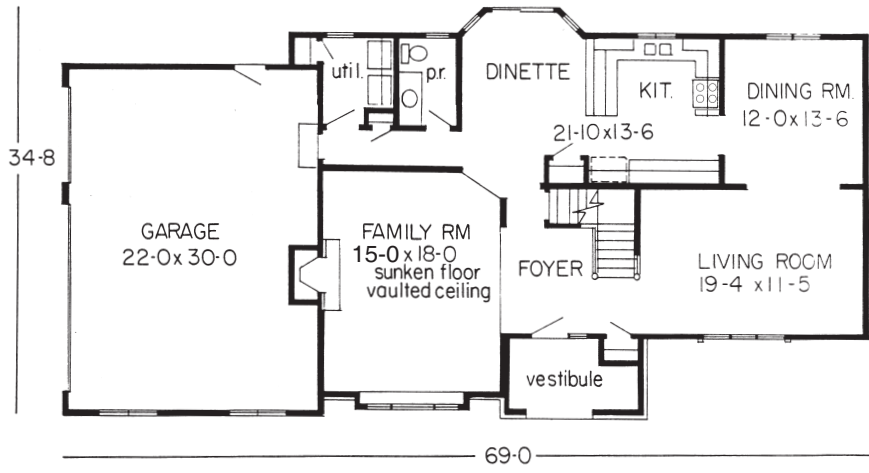

# ARLINGTON II

## Arlington II

2400 Sq. Ft.

### Features Included

- Two-Story Fireplace
- Whirlpool Suite
- Sunken Family Room

Plans, Room sizes,  
Exteriors as shown  
subject to change.

© Copy Right Mastercraft Builders 1996