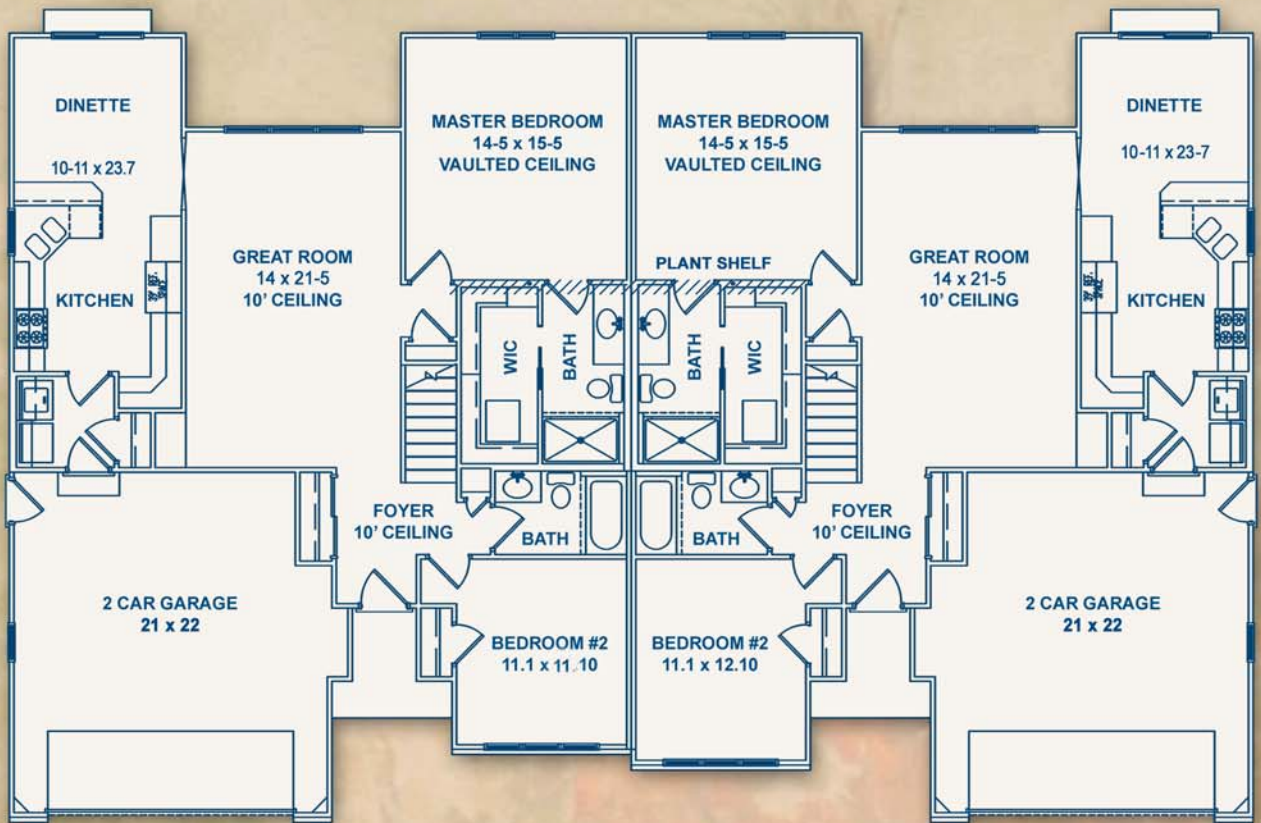

ALONA

Two Family

This image is for representation only.

1,343 sq. ft.

SEE OUR SALES REPRESENTATIVES
FOR OPTIONAL FLOORPLANS

1,354 sq. ft.

DIMENSIONS SUBJECT TO
CHANGE WITHOUT NOTICE

www.mastercraftbuilders.com

Belgium • Racine • Kenosha • Pleasant Prairie • Delevan • Beloit

“MasterCraft Builders presents Care Free Living.”