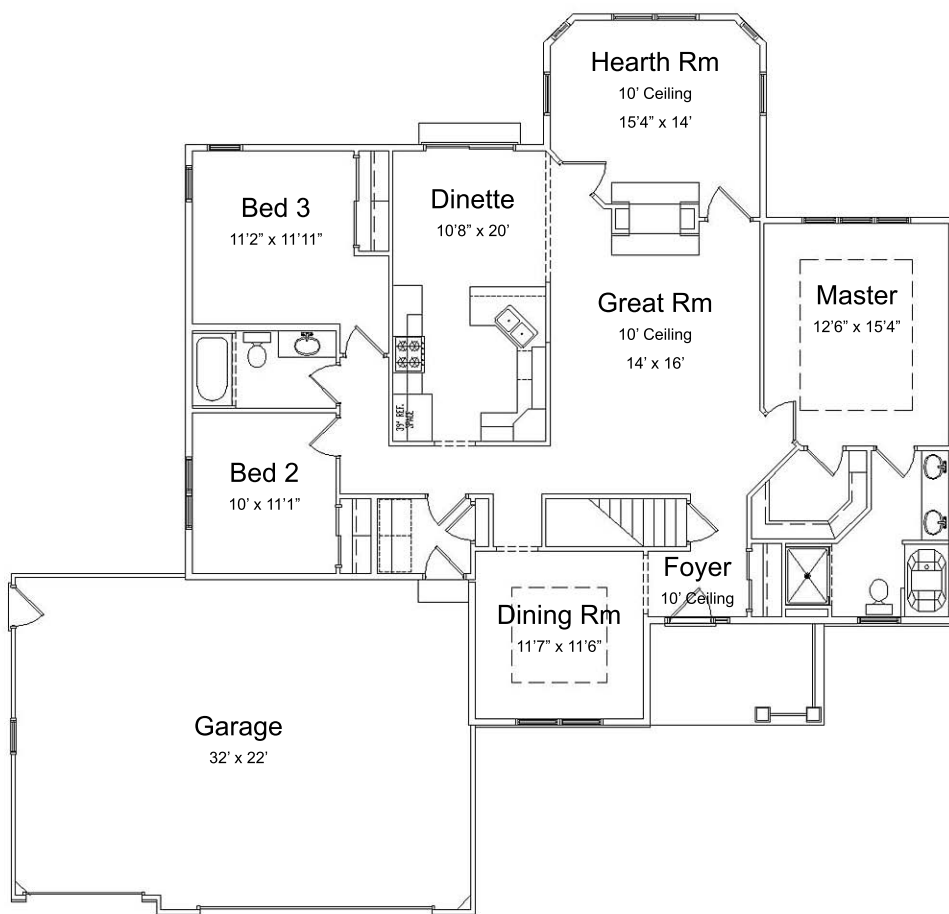

The ALEXANDER

Features Included:

- 3-Car Garage
- Stone Accent on Front Elev
- 10' Ceiling in Foyer Through Hearth Room
- Arches Over Walkway
- Tray Ceiling in Master
- 2-Way Fireplace with Stone

1,847 Sq. Ft.

www.mchomebuildersllc.com

Plans, Room Sizes, Exteriors as shown,
Subject to change.