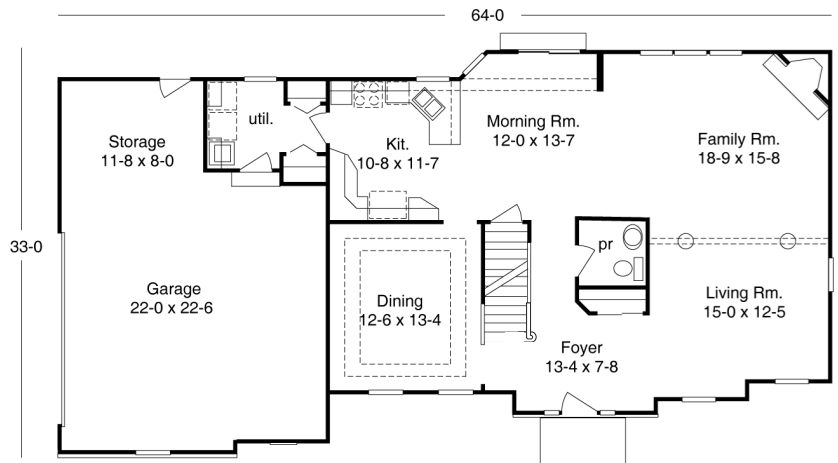

# ABBOT

1st Floor 1246 Sq. Ft  
2nd Floor 1209 Sq. Ft.

## Abbot

2455 Sq. Ft.

### Features Included

- Whirlpool Suite
- Cathedral Ceiling in Master Suite
- Elegant Stone Front

Plans, Room sizes,  
Exteriors as shown  
subject to change.

**MasterCraft**  
CUSTOM BUILDERS