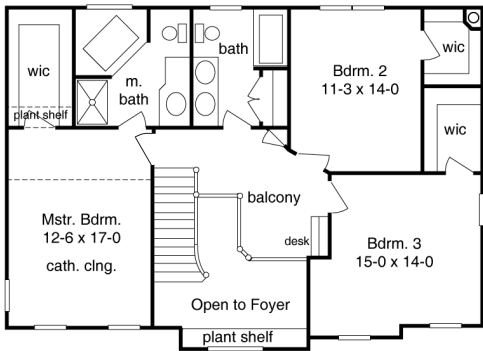

# ABBOT

1st Floor 1246 Sq. Ft  
2nd Floor 1209 Sq. Ft.

## Abbot

2455 Sq. Ft.

### Features Included

- Whirlpool Suite
- Cathedral Ceiling in Master Suite
- Elegant Stone Front

Plans, Room sizes,  
Exteriors as shown  
subject to change.

**MasterCraft**  
CUSTOM BUILDERS